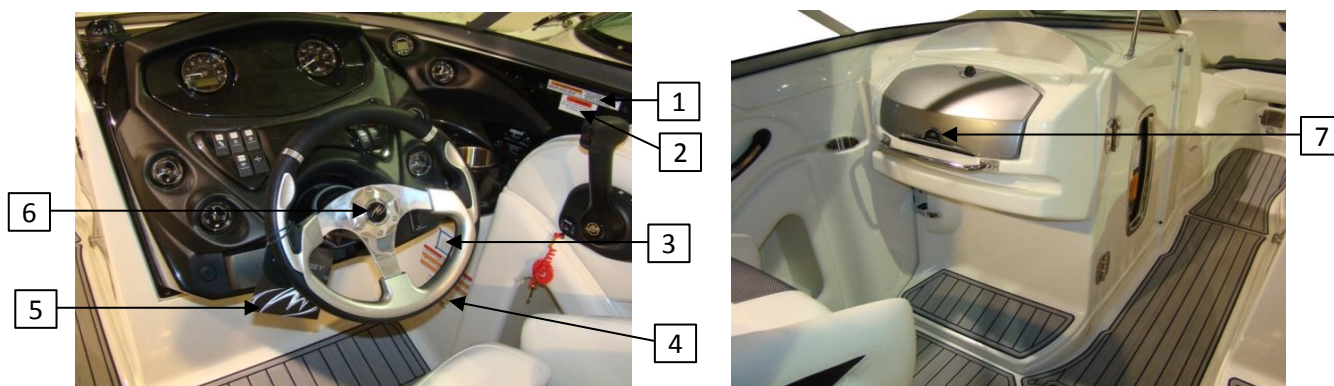

Monterey 264FS

Graphics and Labels

2014 Parts Manual

REF	PART NUMBER	DESCRIPTION	QTY	UM
1	95202026-00-LABL	LABEL WARNING BLOWER USE F/HELM	1	EA
2	95202096-00-LABL	LABEL REMOVE SKI PYLON (Removable Ski Tow Option)	2	EA
3	95201256-00-CAPP	PLATE YACHT CERTIFICATION NMMA (Domestic & Latin America)	1	EA
3a	95201286-02-CAPP	PLATE OVERSEAS MAX CAPACITY 264FS/FC (Overseas)	1	EA
3b	95201414-00-CAPP	LABEL CANADIAN CONFORMITY MH (Canada)	1	EA
4	95203033-00-LABL	LABEL HELM MEET EPA STANDARDS	1	EA
5	62201200-00-KEYC	KEY CHAIN FLOAT BLUE NEOP W/SCNMONTLOGO	1	EA
6	95104020-00-LOGO	LOGO STEERING WHEEL LABEL	1	EA
7	95104028-00-LOGO	LOGO GLOVE BOX	1	EA

Not Pictured

	95203032-00-LABL	LABEL NMMA CERTIFIED FULL COLOR (120/BG) (Domestic, Canada, & Latin America)	1	EA
	95203068-00-LABL	LABEL CANADIAN BLOWER WARNING (Canada)	1	EA
	95203072-00-LABL	LABEL CANADIAN CHECK FUEL SYSTEM (Canada)	1	EA
	95202062-00-LABL	LABEL HELM W/AUTO FIRE EXTINGUISHER (Fire Extinguisher Option/Overseas Std)	1	EA
	95202080-00-LABL	LABEL GROUP 31 STARTING BATTERY TRAY (2 W/Dual Battery Option or FSX Package)	1	EA
	95202043-00-LABL	LABEL WARNING OIL DISCHARGE	1	EA
	95202066-00-LABL	LABEL WARNING TRANSOM GATE	1	EA
	95203038-00-LABL	LABEL TRASH OVERBOARD (9.5" X 4")	1	EA
	95202044-00-LABL	LABEL WARNING TRANSOM CARBON MONOXIDE	1	EA
	95202048-00-LABL	LABEL WARNING LEAKING FUEL (REV)	1	EA
	95202064-00-LABL	LABEL HELM W/MANUAL FIRE EXTINGUISHER	1	EA
	95202070-00-LABL	LABEL WARNING TRANSOM PROP	1	EA
	95202092-00-LABL	LABEL WARNING IN THE EVENT OF A FIRE	1	EA
	95203012-00-LABL	LABEL LIFETIME LIMITED WARRANTY (500/RL)	1	EA
	95203016-00-LABL	LABEL WELCOME TO MONTEREY LIFE	1	EA