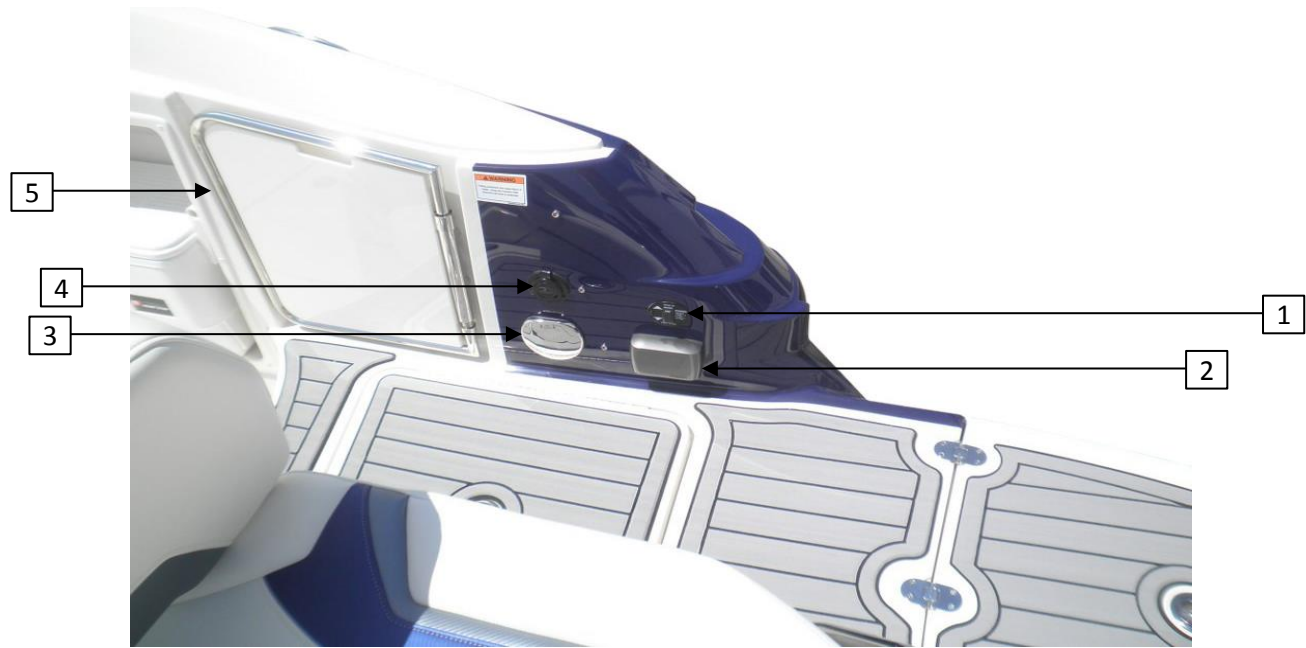

Monterey 264FS

Deck Aft

2014 Parts Manual

REF	PART NUMBER	DESCRIPTION	QTY	UM
1	60254614-00-PANL	PANEL ENGINE TRANSOM TILT SE-182A	1	EA
2	60201330-00-REMT	REMOTE LANDSCAPE FUSION 600 SERIES (Stern Mounted Remote Option/FSX Package)	1	EA
3	90402046-00-SHWR	SHOWER RECESSED S/S (12/CS) (Transom Shower Option/FSX Package)	1	EA
3a	85151216-00-FITG	FITG SEATECH 1/2" MPT X 1/2" CTS FEMALE (Transom Shower Option/FSX Package)	1	EA
3b	85151614-00-FITG	FITTING SEATECH UNION TEE 1/2"CTS WHITE (Transom Shower Option/FSX Package)	1	EA
3c	90105021-00-TUBE	TUBE SEATECH BLUE 1/2" (250/RL) (Transom Shower Option/FSX Package)	7	FT
4	60205526-00-PLUG	INLET HOUSING 110V FOR GUEST CHARGER (Battery Charger Option)	1	EA
4a	60205544-00-CHRG	CHARGER BATTERY 10A DUAL OUTPUT GUEST 4/B (Battery Charger Option)	1	EA
5	85551800-00-GATE	GATE TRANSOM W/LATCH&HNG MECH 254'S	1	EA
5a	A-100859-00	DOOR TRANSOM, 264FS/FSC, 1/2ACRY	1	EA

Not Pictured

	68470000-00-STRP	STRAP DOCK LINE (50) (Transom Storage Inboard Wall)	2	EA
	85302016-00-VENT	VENT BLACK FLUSH LOUVERED (Transom Storage Inboard Wall)	4	EA
	60303216-00-LITE	LITE FLRSNT 7WT 2.75"X8.5" RCTNG W/SWTCH (Transom Storage Lighting)	1	EA