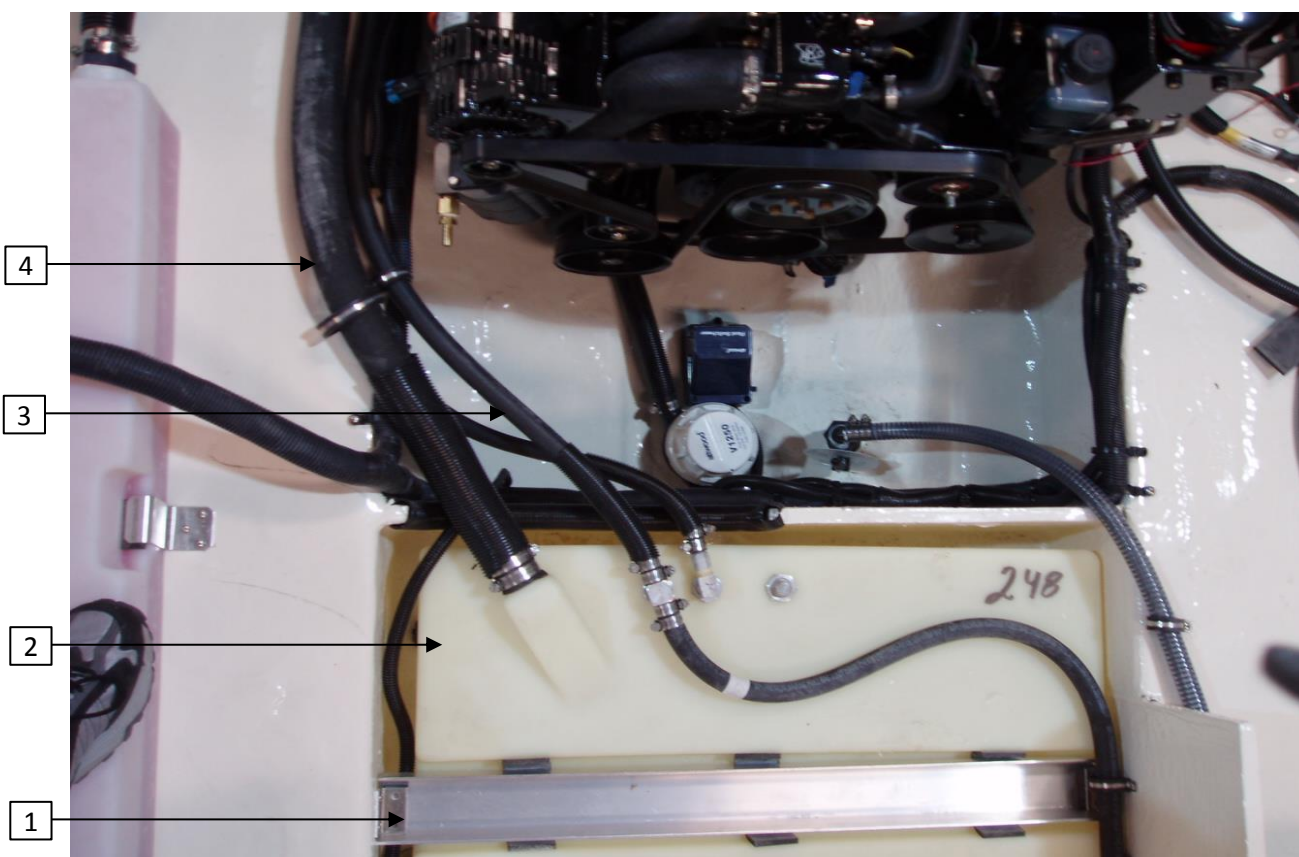

REF	PART NUMBER	DESCRIPTION	QTY	UM
1	A-100481-00	BRACE FUEL TANK AFT & MID, MH/MJ	2	EA
1a	A-100482-00	BRACE FUEL TANK FWD, MH/MJ	1	EA
2	65102060-00-FTNK	FUEL TANK (300022) 80GAL MH/MJ ALUM EPA (Domestic)	1	EA
2a	65402012-00-RUBR	RUBBER TANK NEO 3/8" T X 2" W X 50" L (Domestic)	15	FT
2b	75282400-00-CCAN	CANISTER CARBON 0.5L (Domestic)	1	EA
2c	85142254-00-VALV	VALVE FUEL SURGE (Domestic)	1	EA
2d	85142256-00-VALV	VALVE INLET CONTROL (Domestic)	1	EA
2e	65101070-00-FTNK	FUEL TANK (FT8108) 81GAL PLAS MH/MJ *ROW* (Canadian, Latin American, & Overseas)	1	EA
3	90104010-00-HOSE	HOSE FUEL VENT 5/8" USCG TYPE A2 250'/RL (Domestic)	6	FT
3a	90104010-00-HOSE	HOSE FUEL VENT 5/8" USCG TYPE A2 250'/RL	8	FT
4	90106010-00-HOSE	HOSE FUEL FILL 1-1/2" USCG TYP A2 50'/RL	8	FT
4a	90106018-00-HOSE	HOSE FUEL FEED 3/8" CARB 15 250'/RL	3	FT

Not Pictured

	60101018-00-BLWR	BLOWER TERMINATED 4" INLINE W/2PIN DEUT	1	EA
	90104004-00-HOSE	HOSE BLOWER VENT 4" 50'/BX (Blower to Deck/Blower to Bilge)	2 @ 4	FT
	A-100489-00	COVER PANEL FUEL TANK, MH/MJ 1/4WPOL	1	EA
	A-100504-00	BOARD FUSE STUD MOUNTING (1/2WPOL)	1	EA