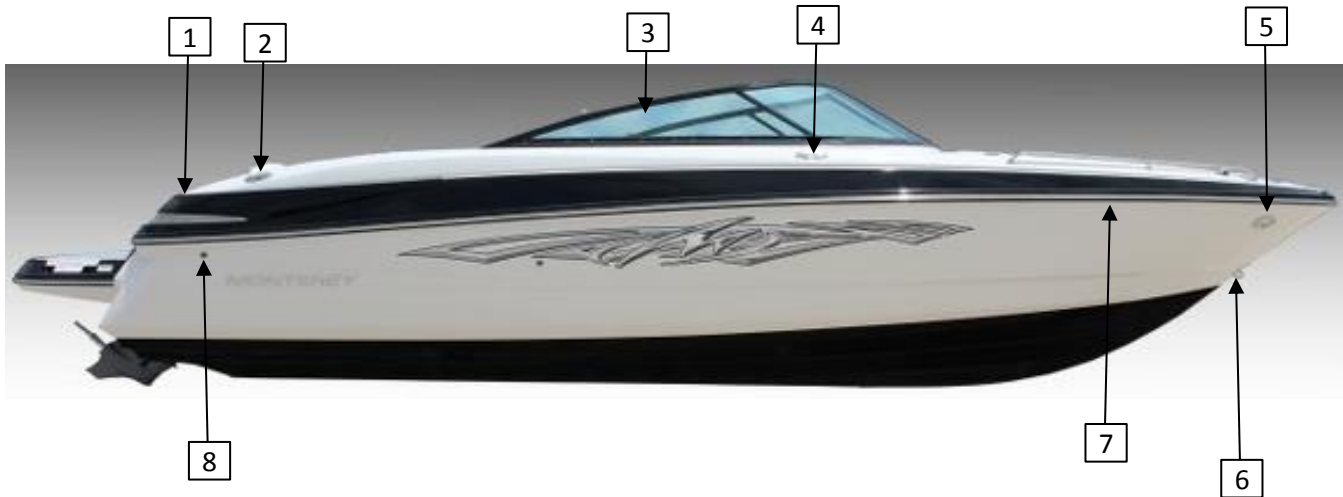

Monterey 264FS

Hull Exterior

2014 Parts Manual

REF	PART NUMBER	DESCRIPTION	QTY	UM
1	A14-28207551	FG COVER STBD VENT ONLY MH/MJ	1	EA
1a	A14-28207549	FG COVER STBD VENT SAPP MH/MJ	1	EA
1b	A14-28207559	FG COVER STBD VENT TITANIUM MH/MJ	1	EA
1c	A14-28207547	FG COVER STBD VENT MH/MJ-ICE	1	EA
1d	A14-28207553	FG COVER STBD VENT RIO MH/MJ	1	EA
1e	A14-28207555	FG COVER STBD VENT STERLING MH/MJ	1	EA
1f	A14-28207557	FG COVER STBD VENT SUN MH/MJ	1	EA
2	85181024-00-FILL	FILL GAS 1.5" ANGLED DIURNAL VENTED (Domestic)	1	EA
2a	85181022-00-FILL	FILL GAS 1.5" ANGLED NON-DIURNAL VENTED (Canadian, Latin American, & Overseas)	1	EA
3	80102019-01-WIND	WIND 264FS/FC COMP ALUMw/oFRIT BLACK(6)	1	EA
3a	80102017-00-WIND	WINDSHIELD 264FSX COMP S/S HEADER (6) (FSX Package)	1	ST
3b	80201036-00-WIND	SUPPORT SS WINDSHIELD 254FS (FSX Package)	1	ST
3c	85953600-00-CATC	CATCH FLUSH STEEL PLATE CJ	1	EA
3d	85953900-00-MAGN	MAGNET WINDSHIELD QUBIC POSITIVE	1	EA
4	15202006-00-CLET	CLEAT FIXED 6" S/S BOLT-DOWN	6	EA
4a	15202218-00-CLET	CLEAT PULL-UP S/S 6" W/MONTEREY LOGO (Stainless Steel Package/FSX Package)	6	EA
5	60301026-00-LITE	LITE DOCKING TERMINATED S/S 8/CS (Stainless Steel Package/FSX Package)	1	PR
6	15204427-00-PLAT	PLATE BOW 254FS	1	EA
7	20302014-00-RAIL	RUBRL BLK 3/4"-INSERTTHICK20#9679B 160'	68	FT
7a	85501600-00-INSR	INSERT 16' STAINLESS 3/4" x .062 FOR RUB	48	FT
7b	85502000-00-INSR	INSERT 20' STAINLESS 3/4" x .062 FOR RUB	20	FT
8	85144058-00-THRU	THRU HULL 1" FORGED (Bilge)	1	EA
8a	85144066-00-ADAP	ADAPTER THRU HULL 1-1/8" 90 DEG	1	EA