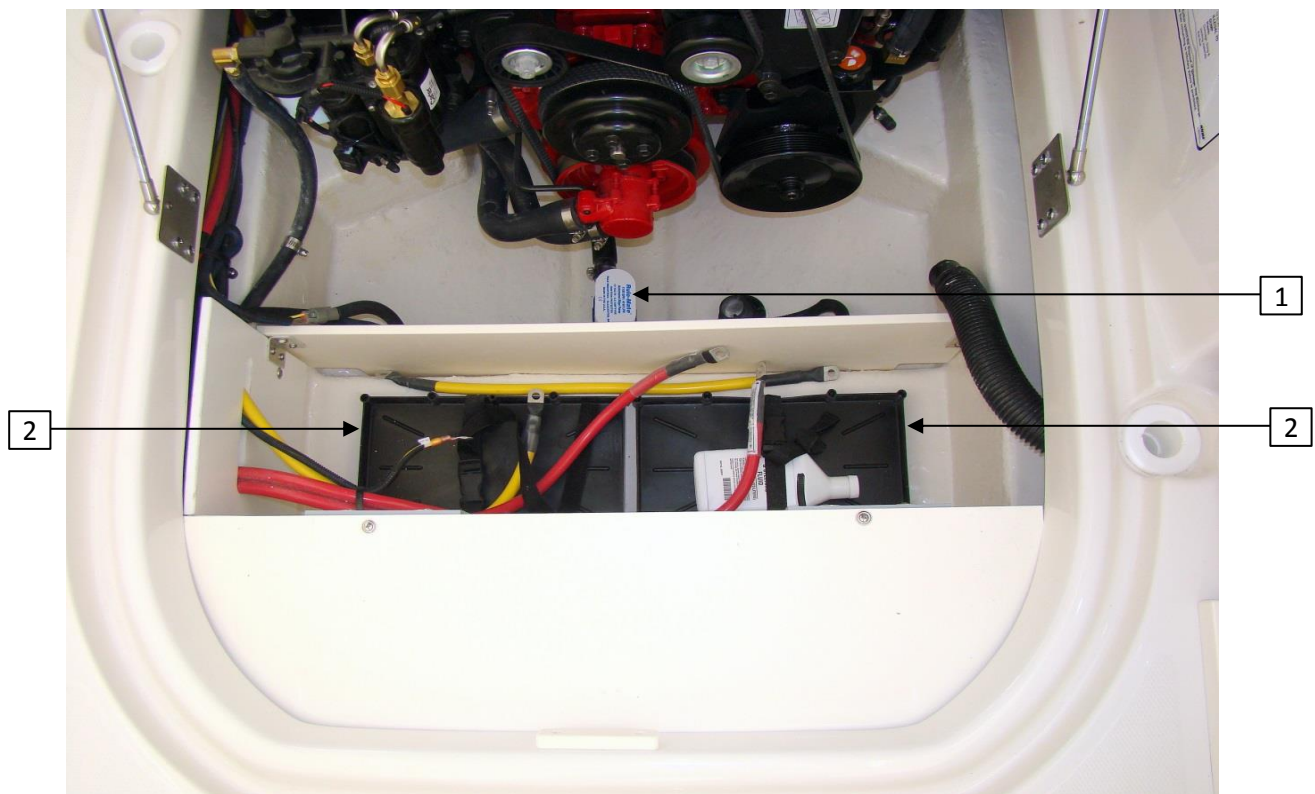

Monterey 264FS

Engine Room

2014 Parts Manual

REF	PART NUMBER	DESCRIPTION	QTY	UM
1	90501014-00-PUMP	PUMP BILGE TERM W/3PIN DEUTCONN 1100GPH	1	EA
2	20202812-00-HLDR	HOLDER BATTERY FOR TYPE 31 (2 W/Dual Battery Option or FSX Package)	1	EA
2a	60103020-00-BOOT	BOOT RED 2/0 FOR MARINE BATTERY (2 W/Dual Battery Option or FSX Package)	1	EA
2b	60103022-00-BOOT	BOOT BLACK 2/0 FOR MARINE BATTERY (2 W/Dual Battery Option or FSX Package)	1	EA
Not Pictured				
	45102014-00-DOOR	PLATE DECK 4" SANDSHELL (Trim Tab Access)	2	EA
	60503067-02-HARN	HARNESS HULL MH/MJ SE-119-C	1	EA
	60503073-01-HARN	HARNESS DECK MH/MJ REVB SE-120-B	1	EA
	45607000-01-SMAT	MAT HULL SIDE AFT LOCKER MH/MJ	1	EA
	60104816-00-BUSS	BUSS BAR 703-500A/B H/D W/CVR 2 PARTS	1	EA
	60104820-00-POST	POST POWER SMALLSINGLE 3/8" ELEC STUD	1	EA
	60106893-00-JBOX	JUNCTION STUD BOX 704-4S/B	1	EA
	85583210-00-BRKT	BRACKET BATTERY ACCESS 184FS	2	EA
	85804000-00-SPRG	SUPPORT DECK ALUM 18"-28" FLAT TOP	1	EA
	62102044-00-FIRE	FIRE EXT. 100 CU.FT INTERNATIONAL (Fire Extinguisher Option/Overseas Std)	1	EA
	A14-45185210	FUEL SEPARATOR BRACKET/FEXT (Fire Extinguisher Option/Overseas Std)	1	EA
	A14-60602032	GAS-DIESEL BATT CABLE SET MH/MJ	1	EA
	A14-60603028	GAS DUAL BATTERY CABLE SET MH/MJ (Dual Battery/FSX Package Option)	1	EA